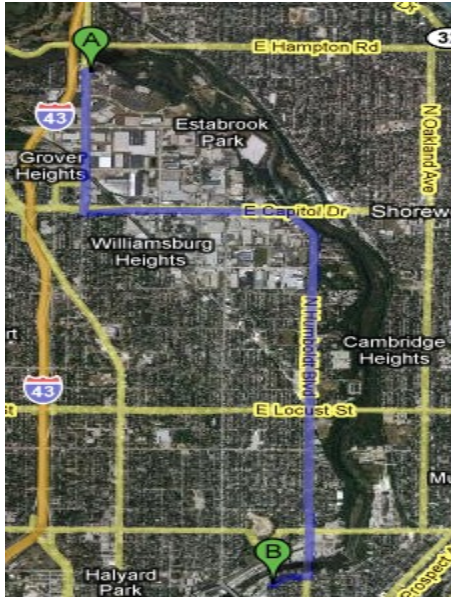

\* If it rains, the wedding ceremony will be held at the Hilton River Milwaukee (4700 N. Port Washington Road, Milwaukee, WI) in the Promenade area.

**3 PM Wedding ceremony - Lake Park – Picnic Area 3 (if no rain)\***

3233 E. Kenwood Blvd., Milwaukee, WI

**6 PM Reception/dinner, Hilton River Milwaukee**

4700 N. Port Washington Road, Milwaukee, WI

From the Wedding ceremony:

1. Head north on Lake Park. The park will be on your right.
2. Continue on Lake Park/WI-32. The lake will be on your right.
3. Turn left on Hampton Avenue.
4. Turn left on Port Washington Road.
5. After the light, you will see Hilton River Milwaukee on your left.
6. Turn into the parking lot and proceed to the Ballroom for dinner.

- If it rains, the wedding ceremony will be held at the Hilton River Milwaukee (4700 N. Port Washington Road, Milwaukee, WI) in the Promenade area.

•

After the beautiful I do's, excellent dinner, and dancing, please join us at Brocach's Irish Pub from 10 PM to close for Ben and Chin's post reception party.

Ben and Chin's post reception party  
Brocach Irish Pub  
1850 N Water St  
Milwaukee, WI 53202

From the Hilton River Milwaukee:

7. From the hotel, take a left. Head South on N. Port Washington.
8. Take a left to merge to Capital Drive.
9. Take a right at Humboldt Boulevard.
10. Proceed on Humboldt Boulevard until you can't go any further. You will follow the detour and take a right at Commerce Street.